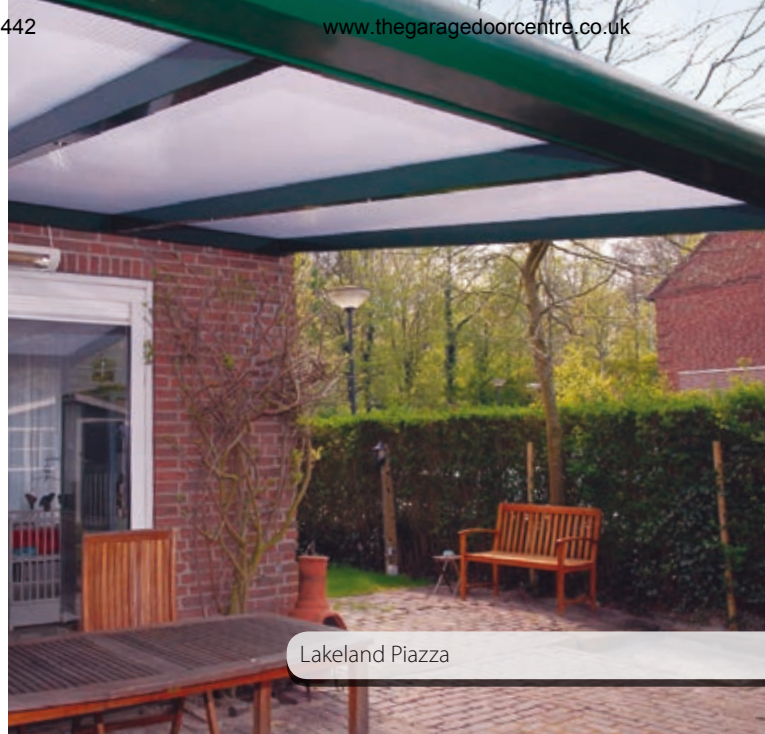

Lakeland Piazza