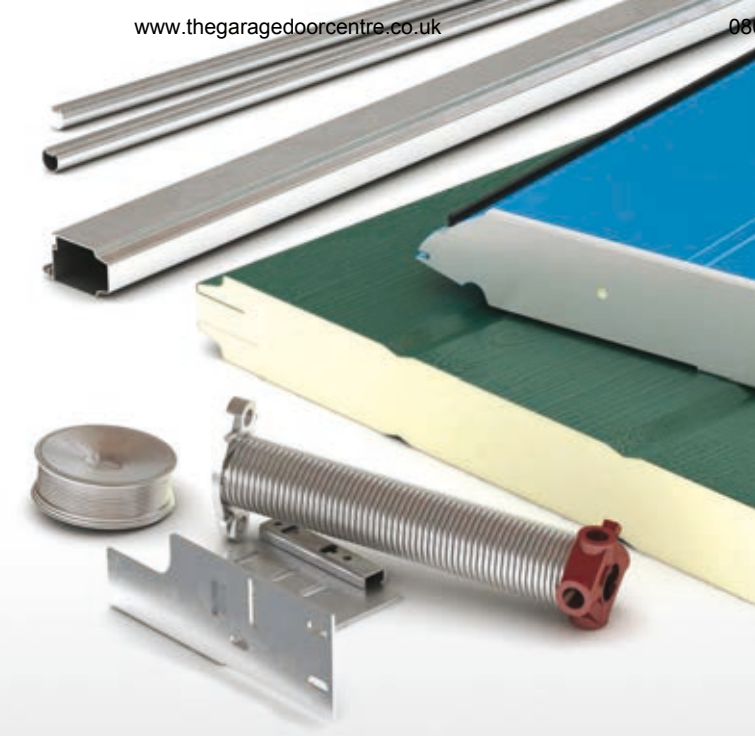

Things to highlight

Insulated Panels

Our insulated panels are manufactured and finished to the highest quality standards in order to achieve maximum durability. The panel design features a high density, CFC-free polyurethane core that is sandwiched between two steel sheets in the finish of your choice, and then coated in one of our extensive range of colours and finishes.