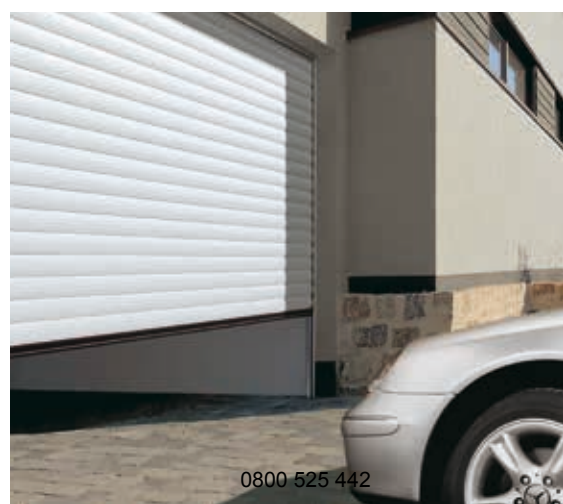

GARADOR
The Garage Door People

GaraRoll Roller Garage Door

NEW Roller doors with ventilation grilles

Designed for Living, Built to Last

At Garador, we are committed to producing doors that are functional and long lasting. With a sophisticated design and innovative engineering, the GaraRoll is the only spring balanced roller door which uses force limitation built into the operator to ensure the door is always safe to use.

Made from aluminium insulated lathes the GaraRoll lifts vertically, then rolls into a box at the head of the garage door opening, offering a compact solution for garages that want to retain ceiling space or access to the roof.