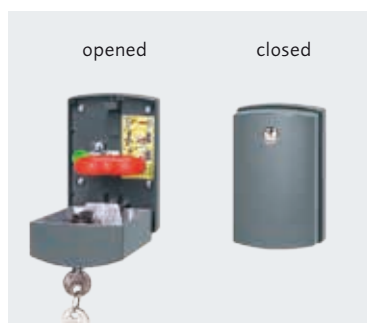

Optional extras

1

2

3

4

5

6

1 Additional fascia panel

The additional fascia panel stabilises the fascia panel when fitting in the opening and harmoniously covers the lintel without any unattractive fitting holes. The additional fascia panel is available in the colour of the door or with a Decograin surface.

2 The emergency battery

With this emergency power supply, you can bypass network power failures for up to 18 hours and max. 5 door cycles. The emergency battery recharges itself during normal operation.

3 Chamfered bottom profile

An aluminium chamfered bottom weather seal compensates for differences in height over the entire door width of up to 300 mm. The profile can be fitted without any difficulty and is simply screwed onto the inserted curtain. The bottom profile is delivered powder-coated in Jet black (similar to RAL 9005). On request, the bottom profile (as shown) is also available in a colour matching the door colour.

4 Option of manual operation

If required, our GaraRoll is very easy to operate manually. Unlike other doors using a cumbersome handcrank, you can operate our GaraRoll door by hand with no effort because the counterbalanced springs support the opening and closing cycles. Also available as a manually operated door.

5 Exterior door release

The optional exterior door release is recommended when you do not have a second entrance to your garage. It allows you to operate the door manually from the outside in case of a power failure.

6 Audible intrusion alarm

The optional audible intrusion alarm with a sound of 110 db can be fitted to offer additional peace of mind.